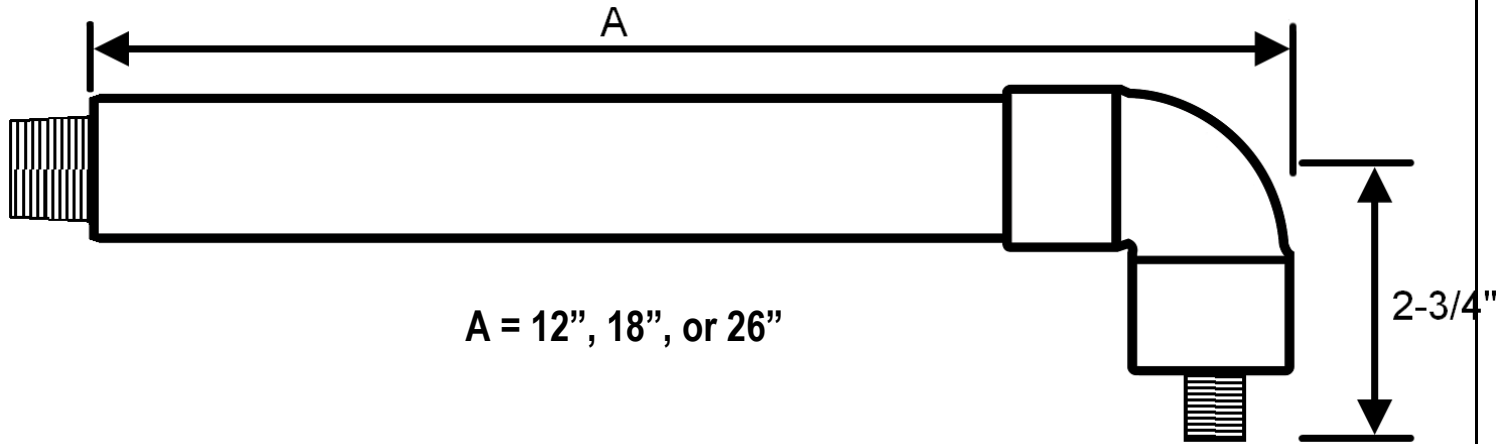

PRODUCT SPECIFICATIONS

Waterbridge Shower Arm
WB-SHW-ARM

Oct 2013

- 3/4" Connection at wall
- 1/2" Connection at head
- Custom sizes and finishes available

Connection	3/4" NPT